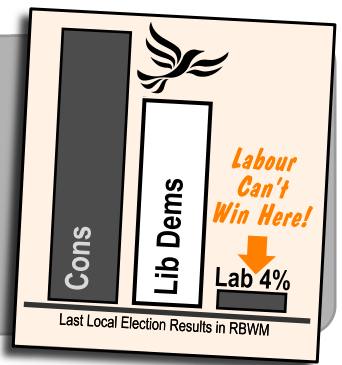

Park Ward Survey

from Julian Tisi & Lee Hibbard

Your Details - Tell us how to contact you to reply:

Your Name:
House: Street:
E-mail:
Phone:

How to Return your Survey: Put the survey in an envelope and send it to our FREEPOST address printed overleaf. Then post it to us - you do not need a stamp, but using one saves us money.