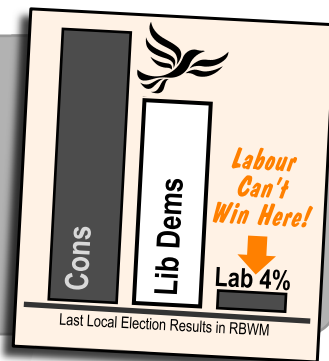

Clewer South Survey

from Julian Tisi, John Edwards & Richard Fagence

Your Details - Tell us how to contact you to reply:

Your Name: .....

House: ..... Street: .....

E-mail: .....

Phone: .....

Can you spare 5 minutes to help the Lib Dems to help our community? Please complete and return this survey. . .

Fill the Survey in on-line at: www.windsorlibdems.org.uk

How to Return your Survey: Put the survey in an envelope and post it to us at our FREEPOST address on the back of this sheet. Alternatively you can complete the survey on-line at our web site.

Windsor's Fire Engine

The Fire Authority have decided to axe 24 hour crewing of Windsor's Fire Engine. The Fire Engine will now only be crewed during the day.

Do you think Windsor's Fire Engine should be manned 24 hours a day? *(tick all which apply)*

☐ Yes ☐ No

☐ I trust the Fire Authority to decide

Conservative Councillors at the Berkshire Fire Authority have voted to increase their allowances by 340% from £410 to £1800.

Do you agree with this rise in allowances?

☐ Yes ☐ No

The Economy

Do you think present economic problems are mostly due to: *(tick all which apply)*

International factors beyond our control ☐

Home-grown failures ☐ both equally ☐

Are you concerned about the security of your job?

☐ Not at all ☐ A little bit ☐ Very worried

Lib Dems want the income tax threshold raised to £10,000 - saving ordinary people £700 a year in tax. We would pay for this by closing loopholes which allow those on the very top incomes to avoid tax.

Would you support this? ☐ Yes ☐ No

Do you rent or own your house ?

☐ Owner-occupier ☐ Private rented

☐ Housing Association ☐ Live with Parents

☐ Other: .....

Are you concerned that you or your family may be unable to keep up your mortgage payments or rent?

☐ Yes ☐ No

Community Wardens

The Lib Dems first introduced Community Wardens to the Borough and are now campaigning for more. The Wardens provide extra eyes and ears on the street helping to curb anti-social behaviour.

Did you support the Liberal Democrats' introduction of Community Wardens? ☐ Yes ☐ No

Should we have more Community Wardens?

☐ Yes in Windsor

☐ Yes in the borough ☐ No

Have you seen more Community Wardens since the Conservatives took over the council in May 2007?

☐ About the same ☐ I've seen more

☐ Never see them ☐ I've seen fewer

Aircraft Noise

(tick all which apply)

Aircraft noise is an ongoing problem for many residents in Windsor and neighbouring villages.

The Council has for many years worked with other local councils to try to control aircraft noise from Heathrow through legal and planning processes. Should this continue to be a priority for the council?

☐ Yes this should be a council priority

☐ No this is just part of living in Windsor

Is aircraft noise a problem in your home? ☐ No

☐ Yes in my home ☐ Yes in my Garden

Is aircraft noise a bigger problem in your home than in other homes you are familiar with in Windsor?

☐ My home is among the worst affected

☐ My home is typical

☐ My home is not as badly affected as others

Are you employed in Air Transport or a supporting industry? ☐ Yes ☐ No