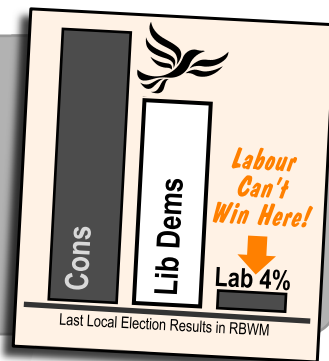

Clewer North Survey

from Julian Tisi and Moray Barclay

Your Details - Tell us how to contact you to reply:

Your Name:

House: Street:

E-mail:

Phone:

Can you spare 5 minutes to help the Lib Dems to help our community? Please complete and return this survey...