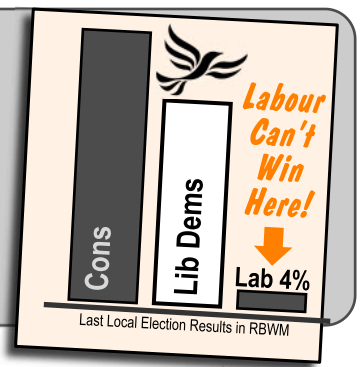

Clewer East Survey

from Julian Tisi, Lee Hibbard & Med Boxwell

Dear resident

Thank you for filling in our survey. To return it please return it to the FREEPOST address on the second page.

Julian Tisi,
Lee Hibbard and Med Boxwell