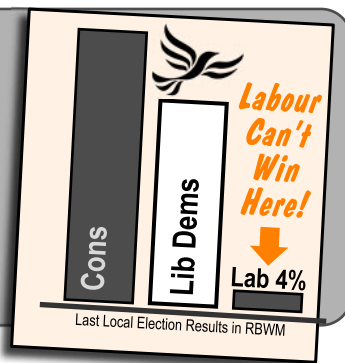

Castle Without Survey

from Pat Gare, Moray Barclay and Antony Wood

Dear resident

Thank you for filling in our survey. To return it please either leave it sticking out of your letterbox in around half an hour or return it to the FREEPOST address overleaf.