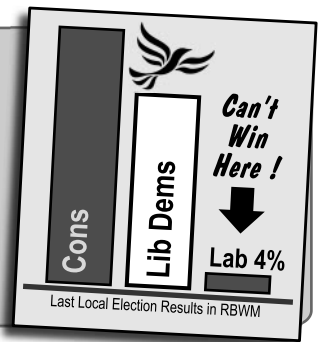

Castle Without FOCUS

LIB DEMS FORCE TORY U-TURN ON PARKING

Liberal Democrat
Parliamentary Spokesman **Julian Tisi**
in **Bexley Street** where there is still
a shortage of parking for residents.

Local residents have been appalled by the parking chaos caused by the Conservatives.