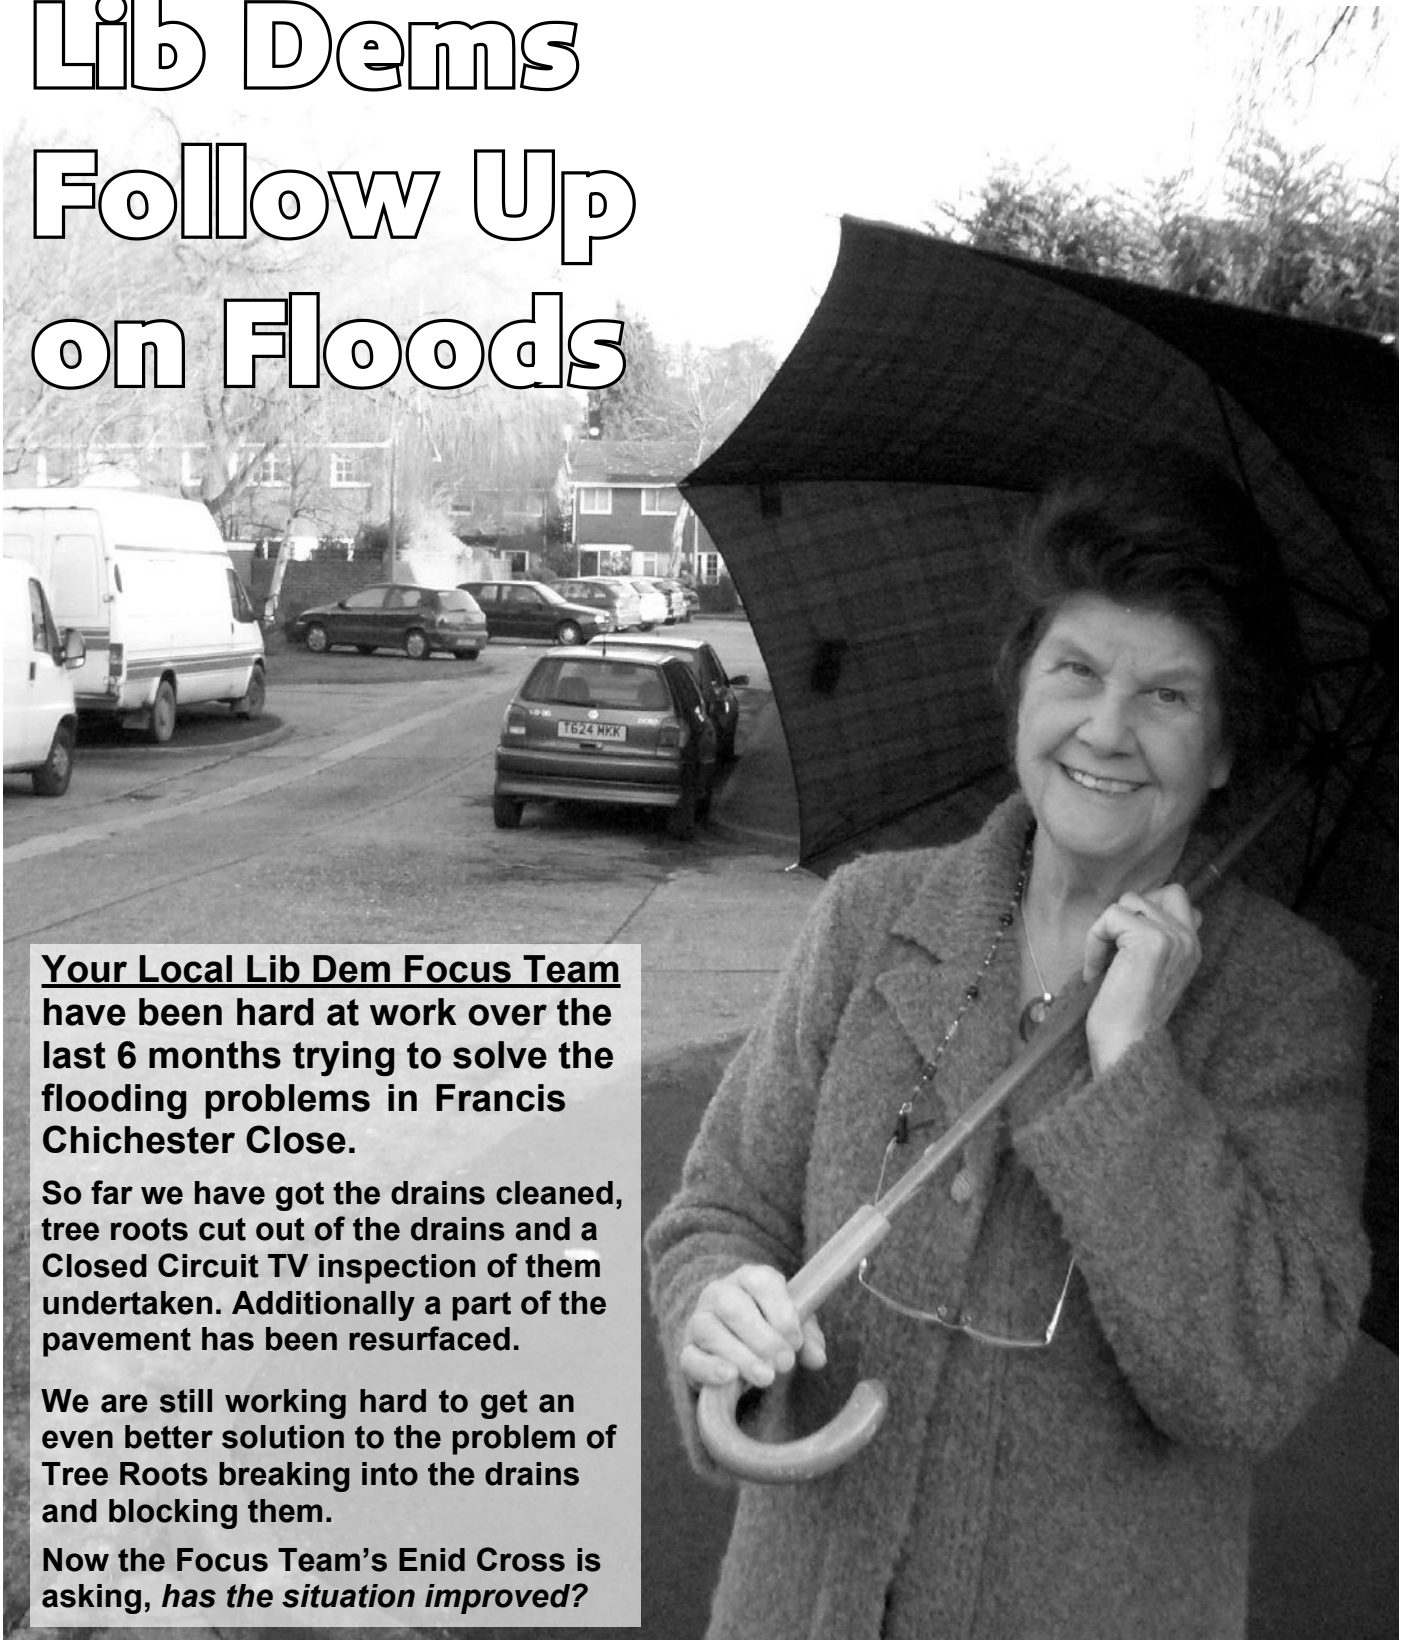

Lib Dems
Follow Up
on Floods

Your Local Lib Dem Focus Team have been hard at work over the last 6 months trying to solve the flooding problems in Francis Chichester Close.

So far we have got the drains cleaned, tree roots cut out of the drains and a Closed Circuit TV inspection of them undertaken. Additionally a part of the pavement has been resurfaced.

We are still working hard to get an even better solution to the problem of Tree Roots breaking into the drains and blocking them.

Now the Focus Team's Enid Cross is asking, *has the situation improved?*